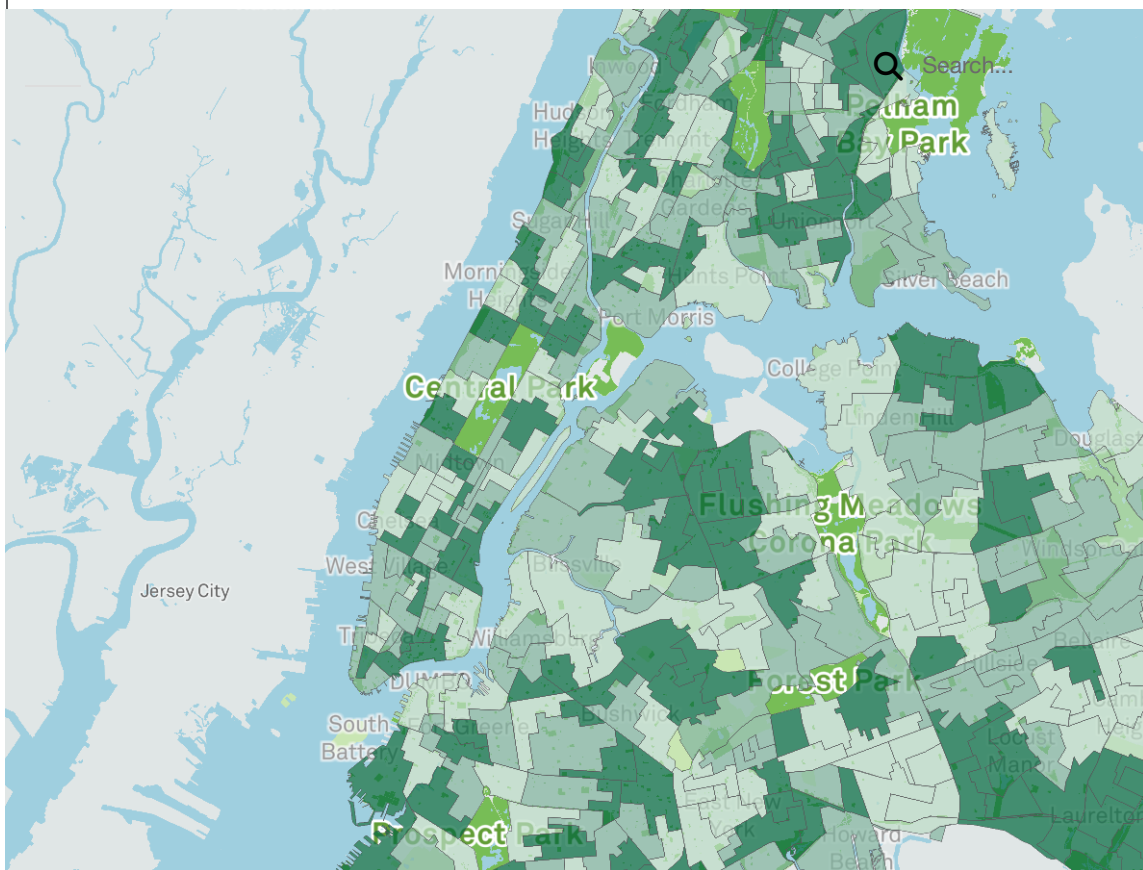

Transition Plan Map

We will complete the current two year planting cycle then transition to the new Neighborhood Planting Program.

Map Keys

Zoom in on the map below or use the address search bar to look up approximate areas of the Neighborhood Tree Planting program for the next two years.

© City of New York © OpenStreetMap (<https://www.openstreetmap.org/copyright>) contributors

9-Year Cycle Map

Once the transition planting phase (2025- 2026) is completed, we will group the neighborhood planting cycle into three stages for street tree planting. We aim to plant all sections of the city during this 9 year time frame.

Map Keys

- Phase 1 (2027 - 2029)
- Phase 2 (2030 - 2032)
- Phase 3 (2033 - 2035)

Zoom in on the map below or use the address search bar to look up neighborhoods in phased planting cycles of the Neighborhood Tree Planting program.