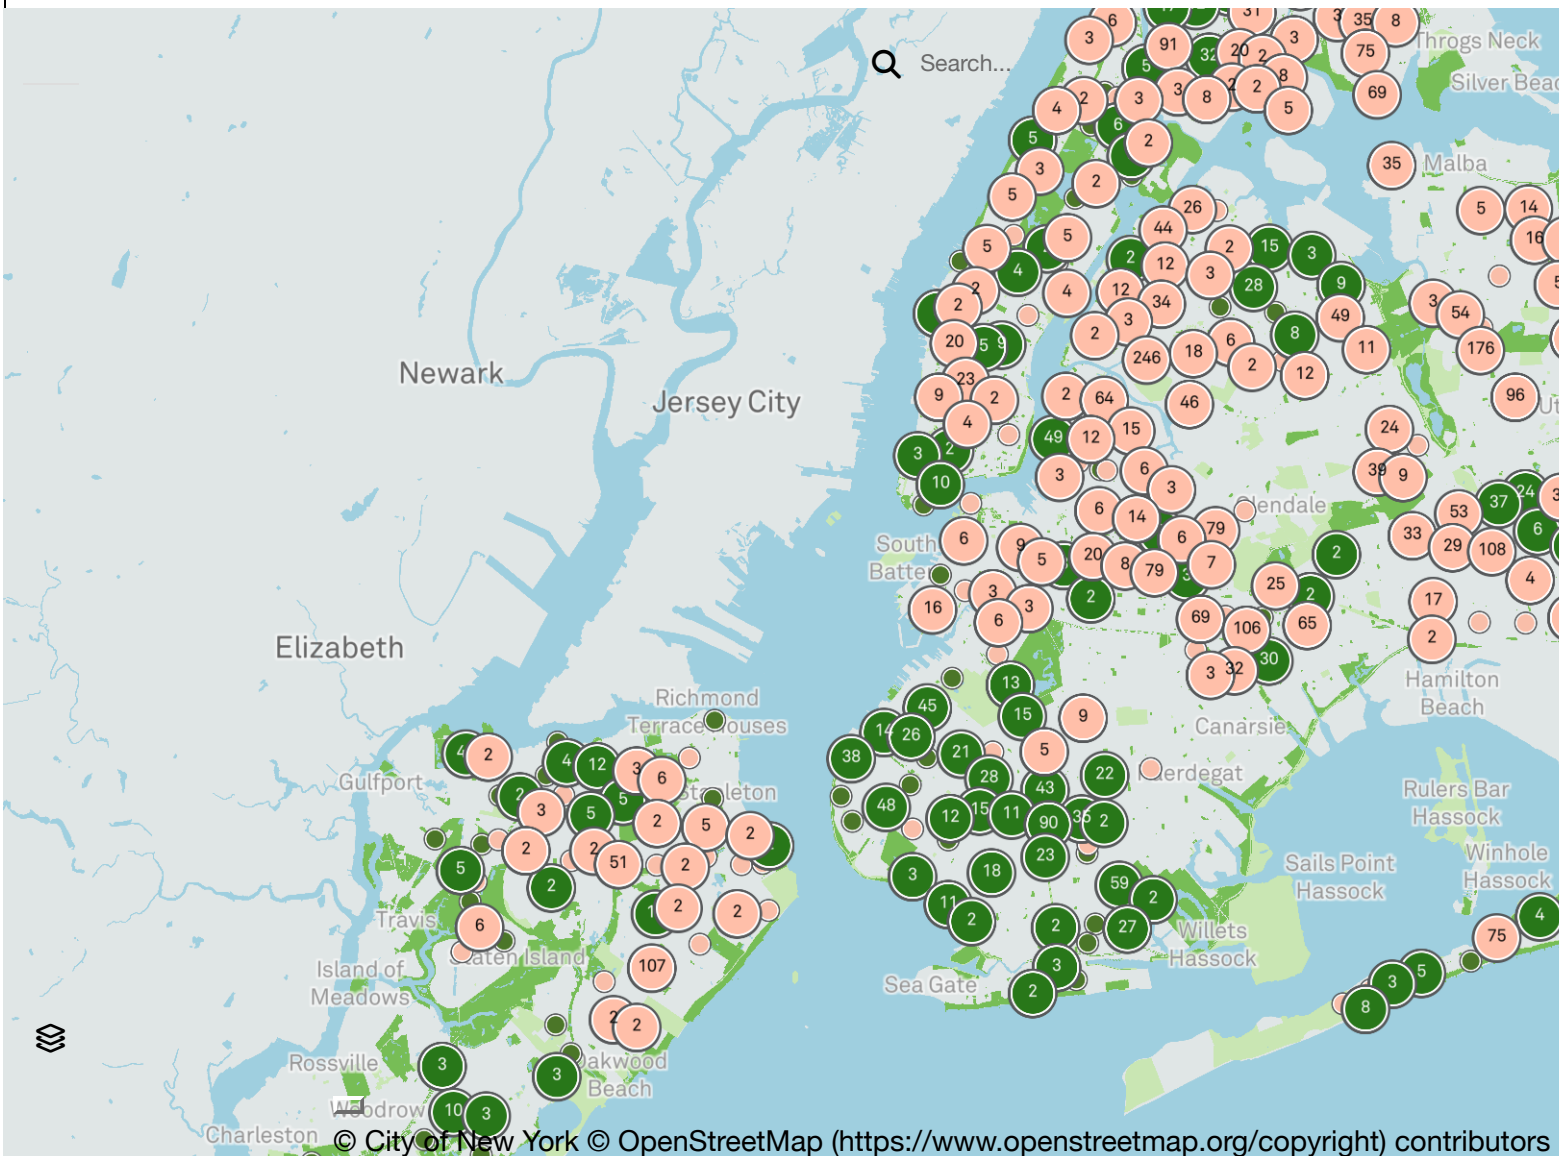

This data is part of our [Tree Work Hub (/services/forestry/tree-work)](/services/forestry/tree-work), the center for reporting on our tree work services.

You can find more about all of our services on our [Tree Services (/services/forestry)](/services/forestry) page.

Don't See a Tree?

NYC Parks' Neighborhood Tree Planting program aims to plant the entire city on a 9-year cycle. You can view our public 9-year cycle maps to see when we will be planting in your neighborhood.

[Privacy](#) - [Terms](#)

[View the Neighborhood Tree Planting program (/trees/street-tree-planting/neighborhood-tree-planting-program)](/trees/street-tree-planting/neighborhood-tree-planting-program)

● Completed Planting   ● Scheduled Planting

Explore the Data

Download the all of the data, including additional fields like City Council District, allowing you to filter and sort the data in the manner that best suits you, or use the tabular view below to quickly search for a particular address.